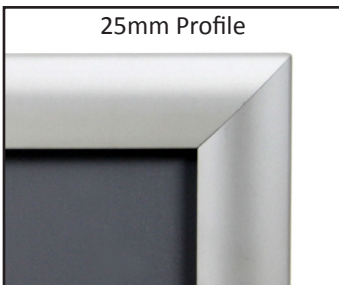

PRICE GUARANTEE
If you find a cheaper price advertised on same stocked frame we will beat it.

25mm Profile

32mm Heavy Duty Profile

44mm Super Frame

Silver Square Cornered Snap Frame - PSS

Paper Size	Profile	Product Code	Frame Size	Price
A5 (149 X 210 mm)	25mm	PSS5	179 X 240 mm	12.00
A4 (210 X 297 mm)	25mm	PSS4	240 X 327 mm	13.00
A3 (297 X 420 mm)	25mm	PSS3	327 X 450 mm	17.00
A2 (420 X 594 mm)	25mm	PSS2	450 X 624 mm	25.00
A1 (594 X 841 mm)	25mm	PSS1	624 X 871 mm	34.00
A0 (841 X 1189 mm)	32mm Heavy Duty	PSS0	881 X 1239 mm	70.00
Half A1 (297 X 841mm)	25mm	PSSH1	327 X 871 mm	30.00
Lotto Frame (620 X 420 mm)	32mm Heavy Duty	PSS6242	660 X 460 mm	38.00
Certificate Frame (210 X 210 mm)	25mm	PSS210	240 X 240 mm	13.50
30 x 40 inch (762 X 1016mm)	32mm Heavy Duty	PSS34	802 X 1056 mm	75.00
700 X 1000 mm	32mm Heavy Duty	PSS71	740 X 1040mm	75.00
1600 X 700 mm	44mm Super Frame	PSS167	1645 X 745 mm	105.00

25mm Profile

Frame profile covers 10mm of poster on all sides.

32mm Heavy Duty Profile

Frame profile covers 10mm of poster on all sides.

Call for quantity buy or custom sized frame in large quantity

Please add 10% GST on these prices for Australian orders.