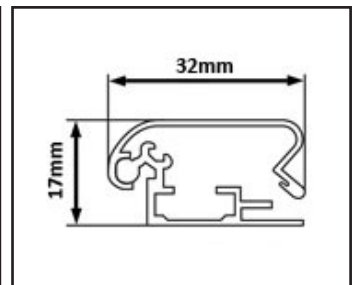

PRICE GUARANTEE
If you find a cheaper price advertised on same stocked frame we will beat it.

25mm Profile

32mm Heavy Duty Profile

44mm Super Frame

Silver Square Cornered Snap Frame - PSS

Paper Size	Profile	Product Code	Frame Size	Price
A5 (149 X 210 mm)	25mm	PSS5	179 X 240 mm	12.00
A4 (210 X 297 mm)	25mm	PSS4	240 X 327 mm	13.00
A3 (297 X 420 mm)	25mm	PSS3	327 X 450 mm	17.00
A2 (420 X 594 mm)	25mm	PSS2	450 X 624 mm	25.00
A1 (594 X 841 mm)	25mm	PSS1	624 X 871 mm	34.00
A0 (841 X 1189 mm)	32mm Heavy Duty	PSS0	881 X 1239 mm	70.00
Half A1 (297 X 841mm)	25mm	PSSH1	327 X 871 mm	30.00
Lotto Frame (620 X 420 mm)	32mm Heavy Duty	PSS6242	660 X 460 mm	38.00
Certificate Frame (210 X 210 mm)	25mm	PSS210	240 X 240 mm	13.50
30 x 40 inch (762 X 1016mm)	32mm Heavy Duty	PSS34	802 X 1056 mm	75.00
700 X 1000 mm	32mm Heavy Duty	PSS71	740 X 1040mm	75.00
1600 X 700 mm	44mm Super Frame	PSS167	1645 X 745 mm	105.00

25mm Profile

Frame profile covers 10mm of poster on all sides.

32mm Heavy Duty Profile

Frame profile covers 10mm of poster on all sides.

Call for quantity buy or custom sized frame in large quantity

Please add 10% GST on these prices for Australian orders.