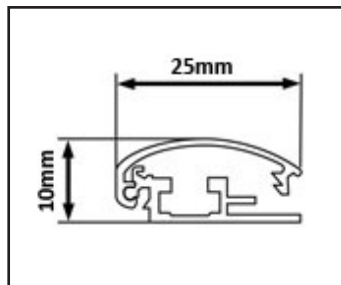

PRICE GUARANTEE
If you find a cheaper price advertised on same stocked frame we will beat it.

25mm Profile

32mm Heavy Duty Profile

44mm Super Frame

Silver Square Cornered Snap Frame - PSS

Paper Size	Profile	Product Code	Frame Size	Price
A5 (149 X 210 mm)	25mm	PSS5	179 X 240 mm	12.00
A4 (210 X 297 mm)	25mm	PSS4	240 X 327 mm	13.00
A3 (297 X 420 mm)	25mm	PSS3	327 X 450 mm	17.00
A2 (420 X 594 mm)	25mm	PSS2	450 X 624 mm	25.00
A1 (594 X 841 mm)	25mm	PSS1	624 X 871 mm	34.00
A0 (841 X 1189 mm)	32mm Heavy Duty	PSS0	881 X 1239 mm	70.00
Half A1 (297 X 841mm)	25mm	PSSH1	327 X 871 mm	30.00
Lotto Frame (620 X 420 mm)	32mm Heavy Duty	PSS6242	660 X 460 mm	38.00
Certificate Frame (210 X 210 mm)	25mm	PSS210	240 X 240 mm	13.50
30 x 40 inch (762 X 1016mm)	32mm Heavy Duty	PSS34	802 X 1056 mm	75.00
700 X 1000 mm	32mm Heavy Duty	PSS71	740 X 1040mm	75.00
1600 X 700 mm	44mm Super Frame	PSS167	1645 X 745 mm	105.00

25mm Profile

Frame profile covers 10mm of poster on all sides.

32mm Heavy Duty Profile

Frame profile covers 10mm of poster on all sides.

Call for quantity buy or custom sized frame in large quantity

Please add 10% GST on these prices for Australian orders.