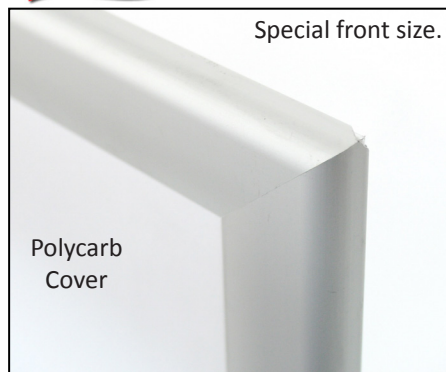

LOCKABLE & EVACUATION SNAP FRAME OUTDOOR SNAP FRAME

WALL
FRAME

Lockable Snap Frame

Allen Key Lockable

White - PSLEW3

Red - PSLER3

Silver - PSLES3

Landscape Orientation
Lockable Snap Frame

Indoor Lockable Snap Frame - PSSL

Size	Profile	Product
A4	32mm	PSSL4
A3	32mm	PSSL3
A2	32mm	PSSL2
A1	32mm	PSSL1
A0	32mm	PSSL0
30 X 40 inch	32mm	PSSL34

Landscape Lockable Evac Snap Frame - PSLE

Size	Profile	Product Code
A3 Silver	35mm	PSLES3
A3 Red	35mm	PSLER3
A3 White	35mm	PSLEW3

All frames lock in landscape position.

Weatherproof

NEW

Outdoor Snap Frame - PSWO

Size	Product Code	Description	Profile
A4	PSWO4	Outdoor A4 Snapframe with Inner Rubber Rim	35mm
A3	PSWO3	Outdoor A3 Snapframe with Inner Rubber Rim	35mm
A2	PSWO2	Outdoor A2 Snapframe with Inner Rubber Rim	35mm
A1	PSWO1	Outdoor A1 Snapframe with Inner Rubber Rim	35mm
A0	PSWO0	Outdoor A0 Snapframe with Inner Rubber Rim	35mm