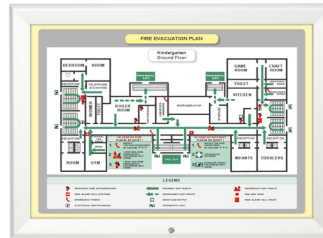

LOCKABLE & EVACUATION SNAP FRAME OUTDOOR SNAP FRAME

WALL
FRAME

Lockable Snap Frame

Allen Key Lockable

White - PSLEW3

Red - PSLER3

Silver - PSLES3

Landscape Orientation
Lockable Snap Frame

Indoor Lockable Snap Frame - PSSL

Size	Profile	Product
A4	32mm	PSSL4
A3	32mm	PSSL3
A2	32mm	PSSL2
A1	32mm	PSSL1
A0	32mm	PSSL0
30 X 40 inch	32mm	PSSL34

Landscape Lockable Evac Snap Frame - PSLE

Size	Profile	Product Code
A3 Silver	35mm	PSLES3
A3 Red	35mm	PSLER3
A3 White	35mm	PSLEW3

All frames lock in landscape position.

Weatherproof

NEW

Outdoor Snap Frame - PSWO

Size	Product Code	Description	Profile
A4	PSWO4	Outdoor A4 Snapframe with Inner Rubber Rim	35mm
A3	PSWO3	Outdoor A3 Snapframe with Inner Rubber Rim	35mm
A2	PSWO2	Outdoor A2 Snapframe with Inner Rubber Rim	35mm
A1	PSWO1	Outdoor A1 Snapframe with Inner Rubber Rim	35mm
A0	PSWO0	Outdoor A0 Snapframe with Inner Rubber Rim	35mm