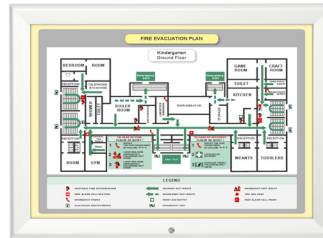

# LOCKABLE & EVACUATION SNAP FRAME OUTDOOR SNAP FRAME

WALL  
FRAME

Lockable Snap Frame

Allen Key Lockable

White - PSLEW3

Red - PSLER3

Silver - PSLES3

Landscape Orientation  
Lockable Snap Frame

Indoor Lockable Snap Frame - PSSL			
Size	Profile	Product	Price
A4	32mm	PSSL4	24.00
A3	32mm	PSSL3	32.00
A2	32mm	PSSL2	42.00
A1	32mm	PSSL1	60.00
A0	32mm	PSSL0	85.00
30 X 40 inch	32mm	PSSL34	85.00

Landscape Lockable Evac Snap Frame - PSLE			
Size	Profile	Product Code	Price
A3 Silver	35mm	PSLES3	32.00
A3 Red	35mm	PSLER3	32.00
A3 White	35mm	PSLEW3	32.00