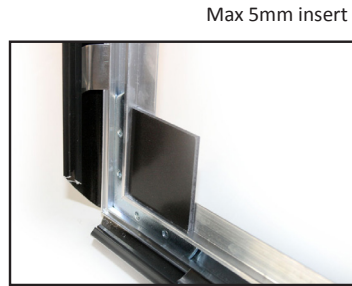

EXECUTIVE & CORFLUTE SNAFRAME REPLACEMENT FRONT COVER

No front cover supplied.
Suitable for outdoor use if insert is UV resistant, such as corflute or foam board.

Silver Corflute Deep Snap Frame - PSSC

Size	Profile	Product Code
600x900mm	30mm	PSSC69
A0	30mm	PSSCA0

Black Corflute Deep Snap Frame - PSSBC

Size	Profile	Product Code
600x900mm	30mm	PSSBC69
A0	30mm	PSSBCA0
Half A1	30mm	PSSBCHA1
A3	30mm	PSSBCA3

Executive Snap Frame - PSES & PSEB

Size	Profile	Silver	Black
A4	46mm	PSES4	PSEB4
A3	46mm	PSES3	PSEB3
A2	46mm	PSES2	PSEB2
A1	46mm	PSES1	PSEB1
A0	46mm	PSES0	PSEB0

Very robust frame.
Snap frame opens within a frame.

REPLACEMENT FRONT COVERS

Clear PVC

Anti Glare PVC

Polycarb Clear

Clear PVC Covers - FACS

Size	Clear
A4	FACS4
A3	FACS3
A2	FACS2
A1	FACS1
A0	FACS0
Half A1	FACH1
30 x 40	FAC34