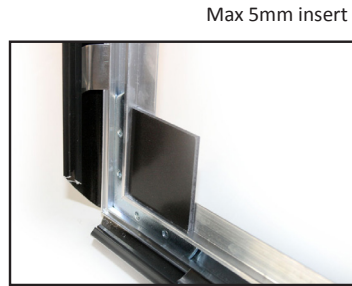

EXECUTIVE & CORFLUTE SNAFRAME REPLACEMENT FRONT COVER

No front cover supplied.
Suitable for outdoor use if insert is UV resistant, such as corflute or foam board.

Silver Corflute Deep Snap Frame - PSSC

Size	Profile	Product Code	Price
600x900mm	30mm	PSSC69	42.00
A0	30mm	PSSCA0	58.00

Black Corflute Deep Snap Frame - PSSBC

Size	Profile	Product Code	Price
600x900mm	30mm	PSSBC69	42.00
A0	30mm	PSSBCA0	58.00
Half A1	30mm	PSSBCHA1	30.00
A3	30mm	PSSBCA3	16.00

Executive Snap Frame - PSES & PSEB

Size	Profile	Silver	Black	Price
A4	46mm	PSES4	PSEB4	40.00
A3	46mm	PSES3	PSEB3	50.00
A2	46mm	PSES2	PSEB2	65.00
A1	46mm	PSES1	PSEB1	80.00
A0	46mm	PSES0	PSEB0	110.00

Very robust frame.
Snap frame opens within a frame.