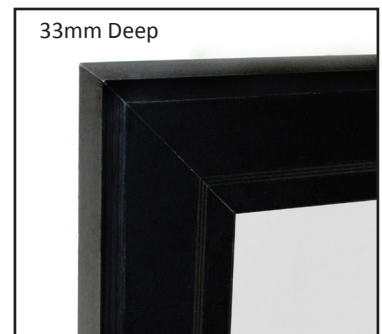

Silver Outdoor Lockable Showboard - PSO

Size	Frame Size in mm (L x W x D)	Product Code	Cover Material	Locks	Price
A4	229 x 366 x 33	PSO4	Polycarb	1	\$80.00
A3	366 x 489 x 33	PSO3	Polycarb	1	\$100.00
A2	489 x 663 x 33	PSO2	Polycarb	1	\$125.00
A1	663 x 910 x 33	PSO1	Polycarb	2	\$160.00
A0	910 x 1258 x 33	PSO0	Polycarb	2	\$220.00
30 x 40 inch	831 x 1085 x 33	PSO34	Polycarb	2	\$220.00
1500 x 1000	1569 x 1069 x 33	PSO1510	Polycarb	2	\$290.00
A2 Lift Frame (Locks on Bottom of Frame)	489 x 663 x 33	PSO2	Polycarb	1	\$125.00

Black
Lock

Black Outdoor Lockable Showboard - PSOB

Size	Frame Size in mm (L x W x D)	Product Code	Cover Material	Locks	Price
A3	366 x 489 x 33	PSOB3	Polycarb	1	\$100.00
A2	489 x 663 x 33	PSOB2	Polycarb	1	\$125.00
A1	663 x 910 x 33	PSOB1	Polycarb	2	\$160.00
A0	910 x 1258 x 33	PSOB0	Polycarb	2	\$220.00