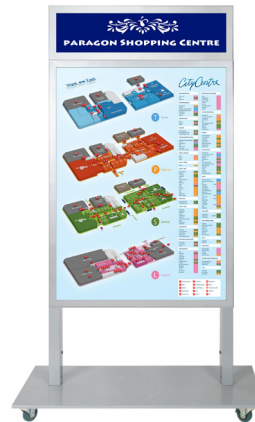

ALL SINGLE & DOUBLE SIDED

MORE VARIATIONS AVAILABLE ONLINE

PPRS1 & PPRS1D
A1 Sign

PPRS2 & PPRS2D
A1 + A2 Sign

PPRS3 & PPRS3D
Header + A1 Sign

PPRS4 & PPRS4D
A1 Sign + A4 Brochure
Holders

PPRS7 & PPRS7D
A2 Sign + A4 Brochure
Holders

PPRS10 & PPRS10D
A2 Sign + A4 Brochure
Holders

PPRS11 & PPRS11D
A2 Sign + A5 Brochure
Holders

PPRS12 & PPRS12D
A2 Sign + DL Brochure
Holders

Single Sided Silver Mall Stand - PPRS

Product	Components per Side	Price
PPRS1	A1 Promo Frame	\$250.00
PPRS2	A1 + A2 Promo Frame	\$295.00
PPRS3	Header + A1 Promo Frame	\$275.00
PPRS4	A1 Frame + 3 A4 Holders	\$285.00
PPRS5	A1 Frame + 4 A5 Holders	\$285.00
PPRS6	A1 Frame + 6 DL Holders	\$285.00
PPRS7	A2 Frame + 3 A4 Holders	\$275.00
PPRS8	A2 Frame + 4 A5 Holders	\$275.00
PPRS9	A2 Frame + 6 DL Holders	\$275.00
PPRS10	A2 + 6 A4 Holders (2 Rows)	\$310.00
PPRS11	A2 + 8 A5 Holders (2 Rows)	\$310.00
PPRS12	A2 + 12 DL Holders (2 Rows)	\$310.00

Double Sided Silver Mall Stand - PPRS

Product	Components per Side	Price
PPRS1D	A1 Promo Frame	\$320.00
PPRS2D	A1 + A2 Promo Frame	\$410.00
PPRS3D	Header + A1 Promo Frame	\$350.00
PPRS4D	A1 Frame + 3 A4 Holders	\$370.00
PPRS5D	A1 Frame + 4 A5 Holders	\$370.00
PPRS6D	A1 Frame + 6 DL Holders	\$370.00
PPRS7D	A2 Frame + 3 A4 Holders	\$350.00
PPRS8D	A2 Frame + 4 A5 Holders	\$350.00
PPRS9D	A2 Frame + 6 DL Holders	\$350.00
PPRS10D	A2 + 6 A4 Holders (2 Rows)	\$420.00
PPRS11D	A2 + 8 A5 Holders (2 Rows)	\$420.00
PPRS12D	A2 + 12 DL Holders (2 Rows)	\$420.00

Height 1450mm, base width 350 x 800mm, header print size 140 x 594mm, removable wheels

More variations online or design your own.

Please add 10% GST on these prices for Australian orders.