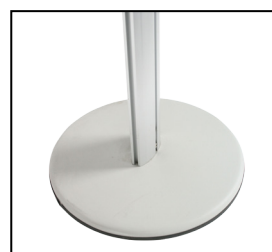

PS30
1 A3 Frame +
3 Business Card Holder
+ Suggestion Box

PS9
1 A3 Frame +
Metal Suggestion Box

PS24
1 A2 Frame +
A4 Steel Holder

PSTR3
1 A2 Frame +
A3 Steel Tray

PS23
1 A2 Frame +
4 DL Holder

Single Sided 1450mm Silver Combo Pole - PS		
Product	Components per Side	Price
PS1	3 A4 Snap Frames	\$205.00
PS2	2 A3 Snap Frames	\$200.00
PS35	A2 Snap Frames + A3 Steel Holder	\$220.00
PS4	1 A2 Snap Frame	\$190.00
PS21	1 A1 Snap Frame	\$195.00
PS30	A3 Snap Frame + Suggestion Box + 3 Business Card Holders	\$240.00
PS9	A3 Snap Frame + Suggestion Box	\$275.00
PS24	A2 Snap Frame + A4 Steel Holder	\$205.00
PSTR3	A2 Snap Frame + A3 Tray	\$220.00
PS23	A2 Snap Frame + 4 DL Holders	\$220.00
PLS	1450 Combo Pole + Base	\$160.00

Double Sided 1450mm Silver Combo Pole - PS		
Product	Components Per Side	Price
PS1D	3 A4 Snap Frames	\$245.00
PS2D	2 A3 Snap Frames	\$235.00
PS35D	A2 Frame + A3 Steel Holder	\$280.00
PS4D	1 A2 Snap Frame	\$215.00
PS21D	1 A1 Snap Frame	\$235.00

OUR DIFFERENCE

Base with Weight Plate
14.4kg

Slim Pole Profile
(also available in silver)

Height 1450mm, base diameter 400mm, base weight 10.4kg

More variations online.

Please add 10% GST on these prices for Australian orders.