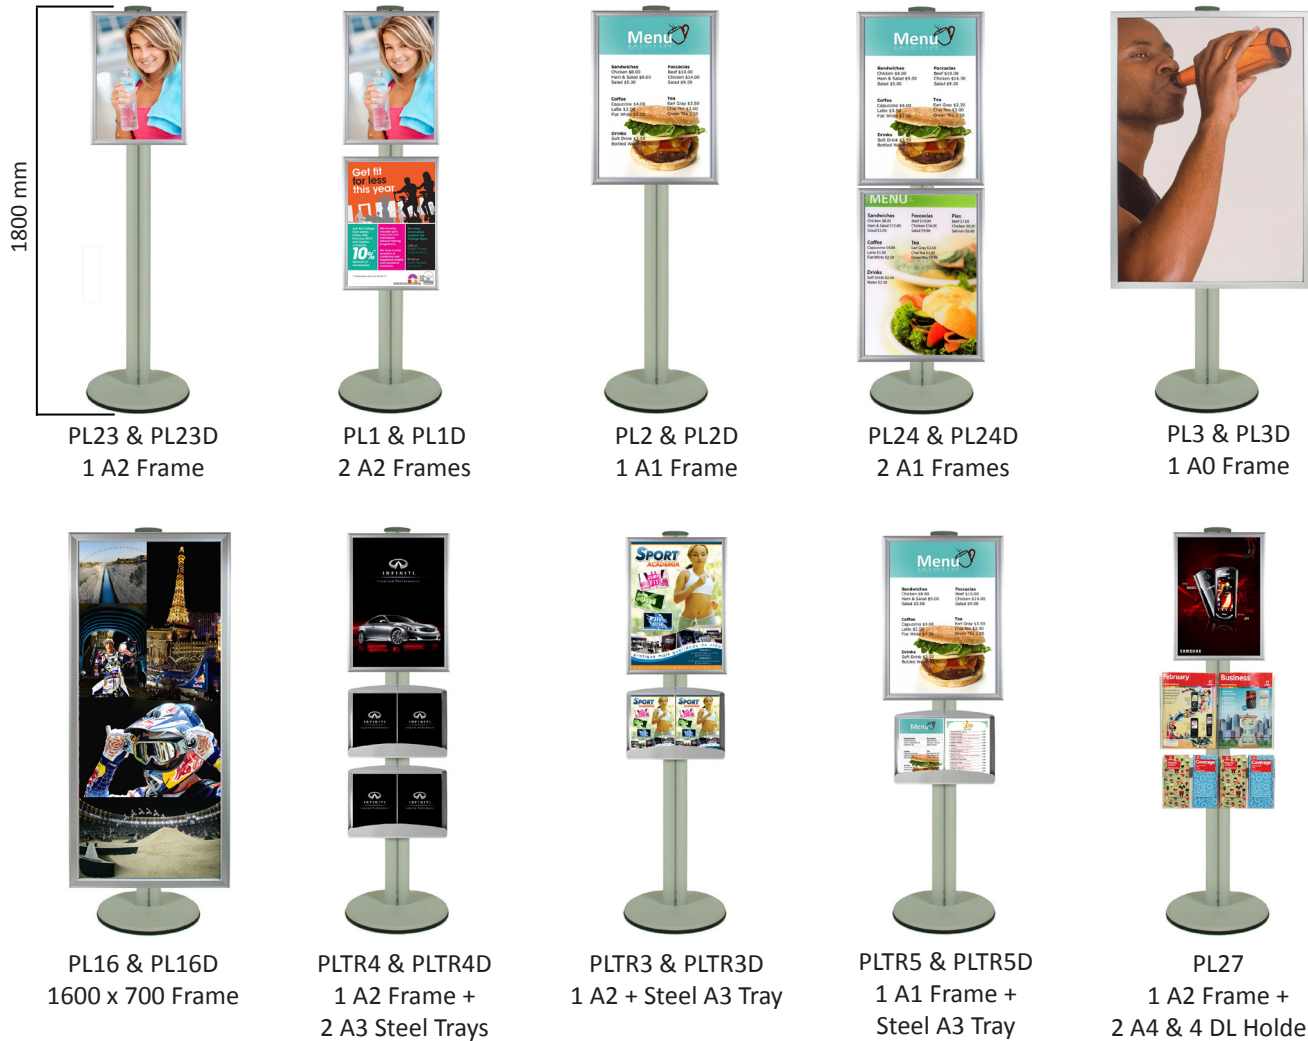

SILVER COMBO POLE 1800MM

FREESTANDING
SIGN
SOLUTIONS

ALL SINGLE & DOUBLE SIDED

MORE VARIATIONS AVAILABLE ONLINE

Single Sided 1800mm Silver Combo Pole - PL		
Product	Components per Side	Price
PL23	1 A2 Snap Frame	\$190.00
PL1	2 A2 Snap Frames	\$215.00
PL2	1 A1 Snap Frame	\$200.00
PL24	2 A1 Snap Frames	\$235.00
PL3	1 A0 Snap Frame	\$235.00
PL16	700 x 1600 Snap Frame	\$270.00
PLTR4	1 A2 + 2 A3 Landscape Tray	\$250.00
PLTR3	A2 Snap Frame + A3 Tray	\$220.00
PLTR5	1 A1 + A3 Tray	\$235.00
PL27	A2 Snap Frame 2 A4 + 4 DL	\$240.00
PLL	1800 Combo Pole + Base	\$160.00

Double Sided 1800mm Silver Combo Pole- PL		
Product	Components Per Side	Price
PL23D	1 A2 Snap Frame	\$215.00
PL1D	2 A2 Snap Frames	\$270.00
PL2D	1 A1 Snap Frame	\$235.00
PL24D	2 A1 Snap Frames	\$310.00
PL3D	1 A0 Snap Frame	\$310.00
PL16D	700 x 1600 Snap Frame	\$380.00
PLTR4D	1 A2 + 2 A3 Landscape Tray	\$350.00
PLTR3D	A2 Snap Frame + A3 Tray	\$275.00
PLTR5D	1 A1 + A3 Tray	\$295.00

Height 1800mm, base diameter 400mm, base weight 10.4kg

More variations online.

Please add 10% GST on these prices for Australian orders.

Quality - Service - Price Guarantee

CALL US TO MAKE
YOUR OWN CUSTOM
COMBO POLE