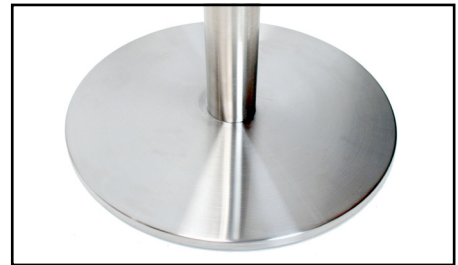

OUR DIFFERENCE - JENJAM UNIQUE BASES

Thickness: 35mm
Diameter: 360mm
Weight: 9 Kilogram
Solid Steel

Thickness: 13mm
Diameter: 350mm
Weight: 9 Kilogram
Solid Steel

Thickness: 13mm
Diameter: 350mm
Weight: 9 Kilogram
Solid Steel

Round Cornered Snap Frame on Ezi Pole - PER

Product	Sign	Sign Colour	Base Type	Landscape Height	Price
PER4	Round A4 Frame	Silver	Silver	110 cm	\$120.00
PER3	Round A3 Frame	Silver	Silver	115 cm	\$130.00
PER4W	Round A4 Frame	Silver	Wheel	132 cm	\$130.00
PER3W	Round A3 Frame	Silver	Wheel	137 cm	\$140.00
PER4B	Round A4 Frame	Black	Black	110 cm	\$120.00
PER3B	Round A3 Frame	Black	Black	115 cm	\$130.00
PER4WB	Round A4 Frame	Black	Wheel	132 cm	\$130.00
PER3WB	Round A3 Frame	Black	Wheel	137 cm	\$140.00

All signs can be mounted portrait or landscape orientation.