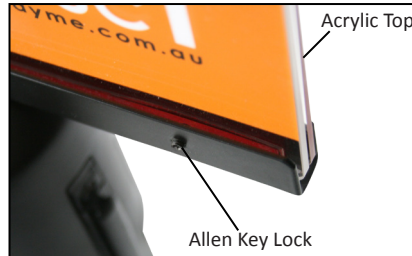

CLEAR ACRYLIC HOLDER TOPS ON ALL SIGNS

PEC4
Silver A3
Portrait

PEC1
Silver A5
Landscape

PEC2
Silver A4
Portrait

PEC5B
Black A3
Landscape

PEC3B
Black A4
Landscape

PEC1B
Black A5
Landscape

Frameless Euro Clip Sign Holder on Silver Ezi Pole - PEC

Product	Sign	Height	Base	Price
PEC1	A5 Landscape	115 cm	Silver	\$120.00
PEC2	A4 Portrait	130 cm	Silver	\$120.00
PEC3	A4 Landscape	121 cm	Silver	\$130.00
PEC4	A3 Portrait	142 cm	Silver	\$140.00
PEC5	A3 Landscape	130 cm	Silver	\$140.00

Euro Clip Sign Holder on Black Ezi Pole -PEC

Product	Sign	Height	Base	Price
PEC1B	A5 Landscape	115 cm	Black	\$120.00
PEC2B	A4 Portrait	130 cm	Black	\$120.00
PEC3B	A4 Landscape	121 cm	Black	\$130.00
PEC4B	A3 Portrait	142 cm	Black	\$140.00
PEC5B	A3 Landscape	130 cm	Black	\$140.00