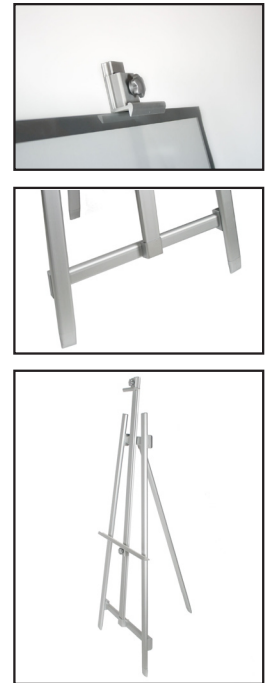

Black Aluminum Easel

Silver Aluminum Easel

Beech Wood Easel

Easel - PSE

Easel Type	Maximum Poster Size	Product Code	Price
1500mm Black Aluminum Easel	30 x 40 inch (762 x 1016mm)	PSEB	\$120.00
1500mm Silver Aluminum Easel	30 x 40 inch (762 x 1016mm)	PSES	\$120.00
Beech Wood Easel	30 x 40 inch (762 x 1016mm)	PSEW1	\$110.00

Fits A2, A1, 700 x 100, 30 x 40 inch Frames

SET1
Table Top Easel

SETB
Table Top Easel +
Blackboard

SETLW4
Table Top Easel +
Light Wood A4 Snap Frame

SETFR
Table Top Easel +
Frameless Frame

Table Top Easel - SET

Product	Board Size	Height	Price
SET1	Table Top Easel	45cm	\$12.00
SETB	Table Top Easel + Blackboard	45cm	\$22.00
SETLW4	Table Top Easel + A4 Light Wood Snap Frame	45cm	\$28.00
SETFR	Table Top Easel + A4 Frameless Frame and Liquid Chalk Insert	45cm	\$29.00