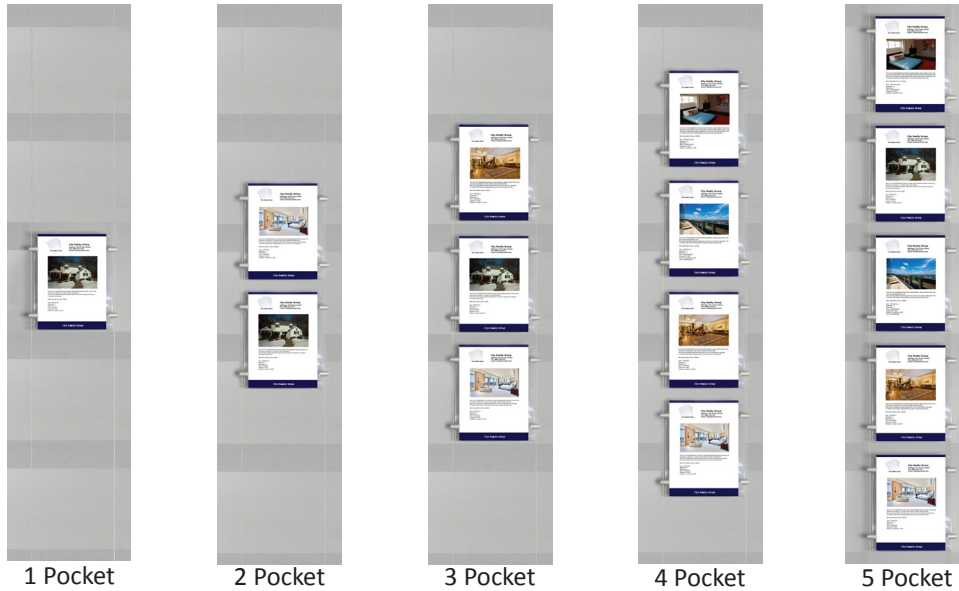

Single Column 2 Cable System - Portrait CSCP or Landscape CSCL

1 Pocket

2 Pocket

3 Pocket

4 Pocket

5 Pocket

Double Column 3 Cable System - Portrait CDCP or Landscape CDCL

2 Pocket

4 Pocket

6 Pocket

8 Pocket

10 Pocket

Width of displays - Paper Size + 16mm on each side + 41mm between columns

Single Column - Complete Kit - CSC				
	A4	A3	A2	A1
1 Pocket	55.00	65.00	89.00	135.00
2 Pocket	79.00	105.00	145.00	239.00
3 Pocket	109.00	139.00	205.00	N/A
4 Pocket	135.00	195.00	N/A	N/A
5 Pocket	159.00	215.00	N/A	N/A

Double Column - Complete Kit - CDC				
	A4	A3	A2	A1
2 Pocket	95.00	115.00	159.00	249.00
4 Pocket	139.00	185.00	269.00	459.00
6 Pocket	189.00	225.00	385.00	N/A
8 Pocket	239.00	325.00	N/A	N/A
10 Pocket	289.00	355.00	N/A	N/A