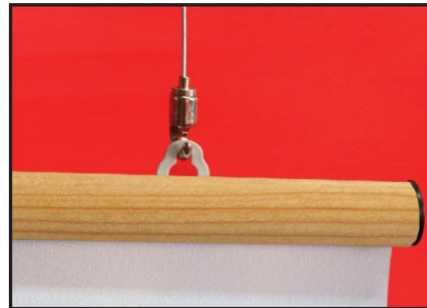

Silver Snap Hanger

Light Wood Grain Snap Hanger

Black Snap Hanger

Dark Wood Grain Snap Hanger

Magsmart Hanging Frame  
- Includes Hanging Kit

All snap hangers include top profile with eyelids and bottom profile. Cable kits sold separately.  
Custom sizes available in silver.

Silver Snap Hanger - SNAP		
Product	Dimensions	Price
SNAP1	594mm Wide - A1	\$11.00
SNAP0	841mm Wide - A0	\$16.00
SNAP700	700mm Wide - B1	\$14.00
SNAP12	1200mm Wide	\$22.00

Light Wood Grain Snap Hanger - SNAPLW		
Product	Dimensions	Price
SNAPLW1	594mm Wide - A1	\$17.00
SNAPLW0	841mm Wide - A0	\$25.00
SNAPLW12	1200mm Wide	\$35.00

Dark Wood Grain Snap Hanger - SNAPDW		
Product	Dimensions	Price
SNAPDW1	594mm Wide - A1	\$17.00
SNAPDW0	841mm Wide - A0	\$25.00
SNAPDW12	1200mm Wide	\$35.00

Black Snap Hanger - SNAPB		
Product	Dimensions	Price
SNAPB1	594mm Wide - A1	\$14.00
SNAPB0	841mm Wide - A0	\$20.00
SNAPB12	1200mm Wide	\$29.00