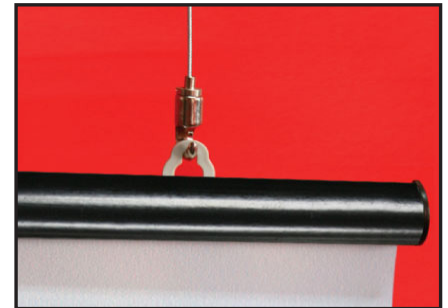

Silver Snap Hanger

Light Wood Grain Snap Hanger

Black Snap Hanger

Dark Wood Grain Snap Hanger

Magsmart Hanging Frame  
- Includes Hanging Kit

All snap hangers include top profile with eyelids and bottom profile. Cable kits sold separately.  
Custom sizes available in silver.

Silver Snap Hanger - SNAP		
Product	Dimensions	Price
SNAP1	594mm Wide - A1	\$11.00
SNAP0	841mm Wide - A0	\$16.00
SNAP700	700mm Wide - B1	\$14.00
SNAP12	1200mm Wide	\$22.00

Light Wood Grain Snap Hanger - SNAPLW		
Product	Dimensions	Price
SNAPLW1	594mm Wide - A1	\$17.00
SNAPLW0	841mm Wide - A0	\$25.00
SNAPLW12	1200mm Wide	\$35.00

Dark Wood Grain Snap Hanger - SNAPDW		
Product	Dimensions	Price
SNAPDW1	594mm Wide - A1	\$17.00
SNAPDW0	841mm Wide - A0	\$25.00
SNAPDW12	1200mm Wide	\$35.00

Black Snap Hanger - SNAPB		
Product	Dimensions	Price
SNAPB1	594mm Wide - A1	\$14.00
SNAPB0	841mm Wide - A0	\$20.00
SNAPB12	1200mm Wide	\$29.00