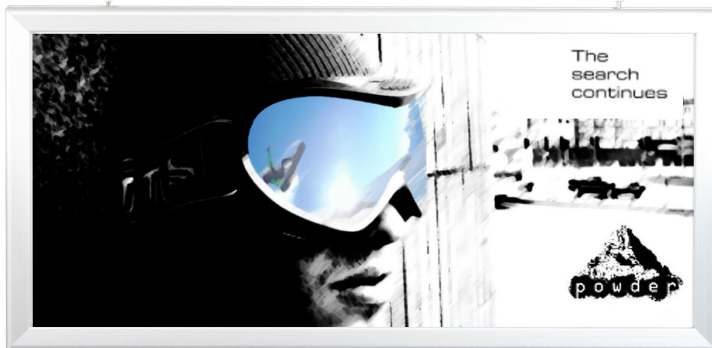

Giant Frame Landscape
900H x 1900W

NEW

Giant Frame Portrait
900W x 1900H

NEW

- Double Sided
- 2 ring holes on all sides
- Can be portrait or landscape
- Frames can be linked together
- 3 sizes available. 1900 x 900mm (Giant Frame), 1189 x 841 (A0), 841 x 594mm (A1)

Double Sided Linking Frame - PSDN

Product	Size	Orientation	Weight	Price
PSDNG	Giant 1900 x 900mm	Portrait or Landscape	9.8kg	\$225.00
PSDN0	A0 1189 x 841mm	Portrait or Landscape	6.6kg	\$135.00
PSDN1	A1 841 x 594mm	Portrait or Landscape	4.1kg	\$90.00