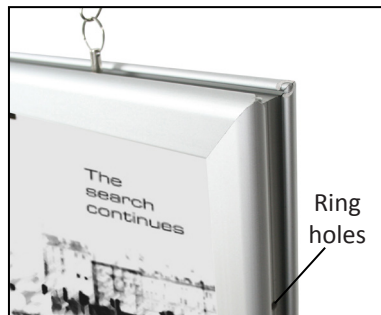

Giant Frame Landscape
900H x 1900W

NEW

Giant Frame Portrait
900W x 1900H

NEW

- Double Sided
- 2 ring holes on all sides
- Can be portrait or landscape
- Frames can be linked together
- 3 sizes available. 1900 x 900mm (Giant Frame), 1189 x 841 (A0), 841 x 594mm (A1)

Double Sided Linking Frame - PSDN

Product	Size	Orientation	Weight	Price
PSDNG	Giant 1900 x 900mm	Portrait or Landscape	9.8kg	\$225.00
PSDN0	A0 1189 x 841mm	Portrait or Landscape	6.6kg	\$135.00
PSDN1	A1 841 x 594mm	Portrait or Landscape	4.1kg	\$90.00