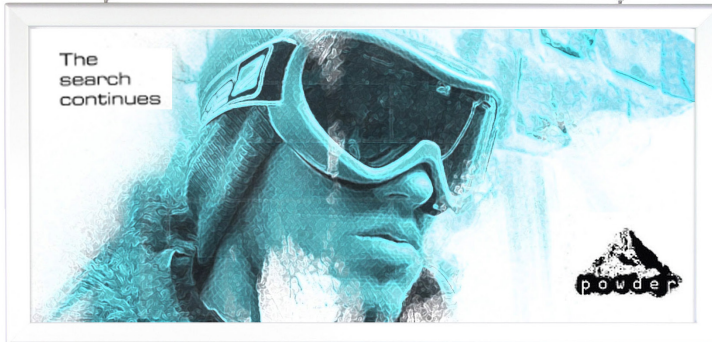

Giant Frame Landscape
900H x 1900W

NEW

Giant Frame Portrait
900W x 1900H

NEW

- Double Sided
- 2 ring holes on all sides
- Can be portrait or landscape
- Frames can be linked together
- 3 sizes available. 1900 x 900mm (Giant Frame), 1189 x 841 (A0), 841 x 594mm (A1)