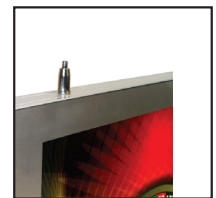

Silver LED Light Box
LBMS

Single Sided Profile
18mm Thick

Black LED Light Box
LBMB

Magnetic Front.
Opens with Suction Cap.

Outdoor Light Box
LBMO

Outdoor Light Box
45mm Profile

Double Sided Light Box
LBMD

Double Sided Light Box
33mm Profile