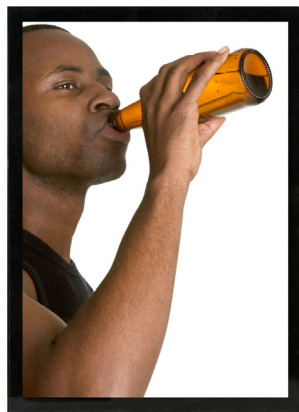

Silver LED Light Box
LBMS

Single Sided Profile
18mm Thick

Black LED Light Box
LBMB

Magnetic Front.
Opens with Suction Cap.

Outdoor Light Box
LBMO

Outdoor Light Box
45mm Profile

Double Sided Light Box
LBMD

Double Sided Light Box
33mm Profile