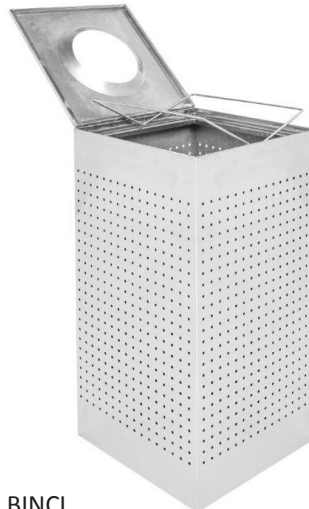

BINDS
Silver Commercial Dome Bin
- Contains Steel Liner
- Garbage Bag Hidden

BINDB
Black Commercial Dome Bin
- Contains Steel Liner
- Garbage Bag Hidden

BINES
Silver Euro Bin

BINEB
Black Euro Bin

BING1
Green Outdoor Bin
- Floor/Pole Mounted

BINCL
Cubic Bin Maxi

BINCM
Cubic Bin Midi

Garbage Bins - BIN

Product	Garbage Bin Type	Litres	External Dimensions (mm)	Opening (mm)
BINDS	Stainless Steel Dome Bin	75 L	865 x 370 x 370	150
BINDB	Black Dome Bin Bin	75 L	865 x 370 x 370	150
BING1	Green Outdoor Bin	44 L	615 x 300 x 300	300
BINES	Silver Euro Bin	12 L	340 x 230 x 230	215
BINEB	Black Euro Bin	12 L	340 x 230 x 230	215
BINCL	Cubic Bin Maxi	120 L	760 x 400 x 400	185
BINCM	Cubic Bin Midi	75 L	680 x 300 x 300	185