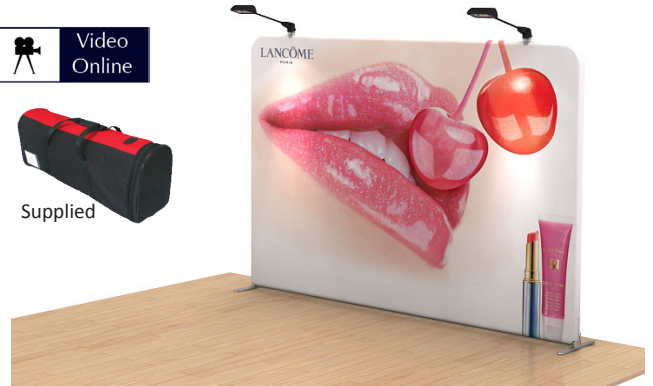

Product Code : EFW1
ABI Fabric Wall 2.2m

2.2m curved fabric wall. Also available in 3m and 5.2m. Lights and counter sold separately. Flooring not supplied.

Product Code : EFW9
ABI Fabric Wall 3m

3m straight fabric wall. Also available in 2.2m and 5.2m. Lights sold separately. Flooring not supplied.

Product Code : EFO2
Swift Fabric Wall 2.2m

2.2m straight pop up fabric wall. Also available in 3m. Lights and counter sold separately. Flooring not supplied.

Product Code : ETC6
6 Feet Fitted Table Cloth

6ft Fitted Table Cloth

Product Code : ETC8
8 Feet Table Cloth

8ft Table Cloth

Product Code : ETF1
Collapsible Oval Branding Table

Includes print

More Available Online

Portable Event Solution

| Product | Portable Event Solution | Width x Height x Depth | Weight | Price |
|---------|---------------------------------|------------------------|--------|-----------|
| EFW1 | Curved ABI Fabric Wall 2.2m | 2260 x 2260mm | 10kg | \$895.00 |
| EFW2 | Curved ABI Fabric Wall 3m | 2997 x 2260mm | 11kg | \$1095.00 |
| EFW7 | Curved ABI Fabric Wall 5.2m | 5150 x 2260mm | 16kg | \$1695.00 |
| EFW8 | Straight ABI Fabric Wall 2.2m | 2260 x 2260mm | 10kg | \$895.00 |
| EFW9 | Straight Abi Fabric Wall 3m | 2997 x 2260mm | 11kg | \$1095.00 |
| EFO2 | Swift Fabric Wall 2.2m | 2260 x 2260mm | 14kg | \$1095.00 |
| EFO3 | Swift Fabric Wall 3m | 2997 x 2260mm | 15kg | \$1295.00 |
| ETC6 | 6 Feet Fitted Table Cloth | 3226 x 2134mm | 0.3kg | \$295.00 |
| ETC8 | 8 Feet Table Cloth | 3810 x 2134mm | 0.3kg | \$295.00 |
| ETF1 | Collapsible Oval Branding Table | 600 x 970 x 400mm | 3kg | \$300.00 |
| EL | Set of 2 LED Light | | 0.6kg | \$150.00 |