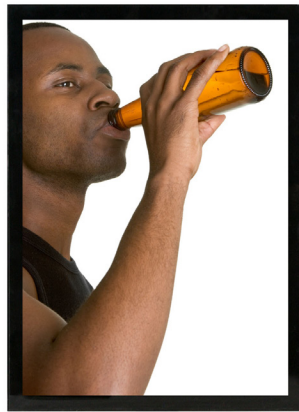

Silver LED Light Box
LBMS

Single Sided Profile
18mm Thick

Black LED Light Box
LBMB

Magnetic Front.
Opens with Suction Cap.

Outdoor Light Box
LBMO

Outdoor Light Box
45mm Profile

Double Sided Light Box
LBMD

Double Sided Light Box
33mm Profile