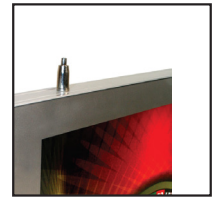

Silver LED Light Box
LBMS

Single Sided Profile
18mm Thick

Black LED Light Box
LBMB

Magnetic Front.
Opens with Suction Cap.

Outdoor Light Box
LBMO

Outdoor Light Box
45mm Profile

Double Sided Light Box
LBMD

Double Sided Light Box
33mm Profile